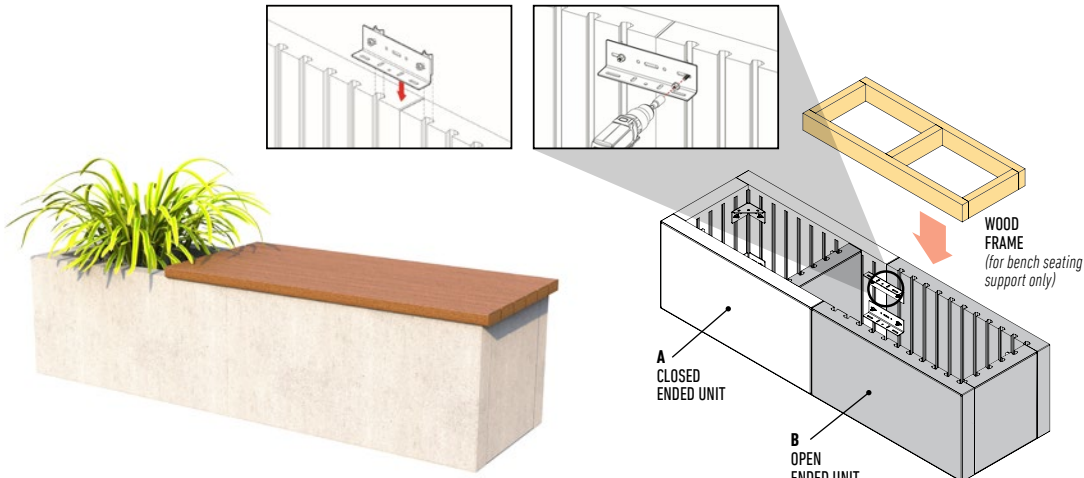

AVAILABLE COLORS

Please contact your local Belgard representative for accurate samples, availability and pricing.

PROJECT IDEAS

Project Guide & Installation Guide available.

ARTFORMS™

MODULAR PANEL SYSTEM

UNMATCHED AESTHETICS
MEETS FUNCTIONALITY

FEATURES & BENEFITS

- Large format high-strength concrete panels
- Clean lines for a contemporary aesthetic
- Mechanically fastened with stainless steel hardware
- Ideal for outdoor living projects of all sizes
- Suitable for rooftop applications
- Efficient installation with minimal waste
- Minimal disruption for property owner
- Easily added to existing projects

SHAPES & SIZES

18 X 36*

3 × 18 × 36

6 X 36*

3 × 6 × 36

INSTALLATION HARDWARE

ANCHOR SLIDE & NUT

JOINING PLATE

OUTER CORNER

INNER CORNER

STRETCHER

*Pallets contain both open and closed ended units

BELGARD® | PAVES THE WAY™

For more info, visit Belgard.com

Oldcastle APG - A CRH Company
400 Perimeter Center Terrace, Ste 1000
Atlanta, GA 30346
(678) 461-2838

© 2020 Oldcastle® APG, Inc. All Rights Reserved. BEL20-382