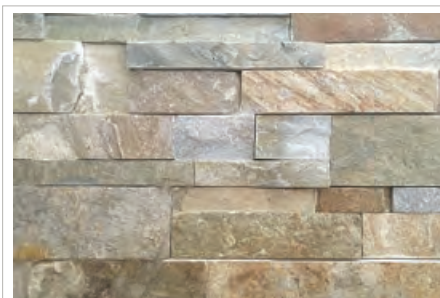

# LEDGESTONE VENEER PANELS

SAMPLE  
STOCK  
COLORS

BLUE CREEK

COLLECTION NERO HONED

COPPER CLASSIC

COPPER MODERN

DESERT HAZE

Natural Stone Veneer Panels are pre-assembled pieces of natural stone stacked together to give you an easy installation and a beautiful modern look.

CORNER PANELS VARY BY MANUFACTURE

GOLDEN HONEY

LATTE HONED

MYSTIC GRAY

PEWTER HONED

RUSTIC CANYON

SILVER ALABASTER SHADOWSTONE

SUNRISE GOLD